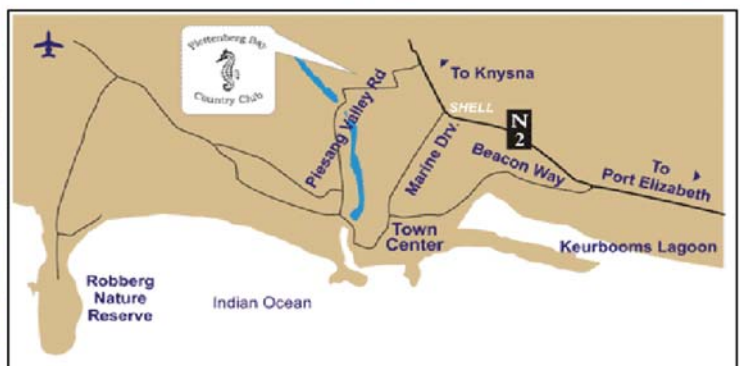

WINTER GOLF SPECIAL

R150 p.p. affiliated
R250 p.p. non-affiliated
Carts R75 p.p. sharing

FROM KNYSNA/GEORGE
 N2, turn right into Piesang Valley Rd before pedestrian bridge crossing N2. Descend steep hill and at bottom turn right in Plett Country Club.
FROM PORT ELIZABETH
 N2, ascend through large traffic circle, under pedestrian bridge, turn left. Descend steep hill and at bottom turn right in Plett Country Club.